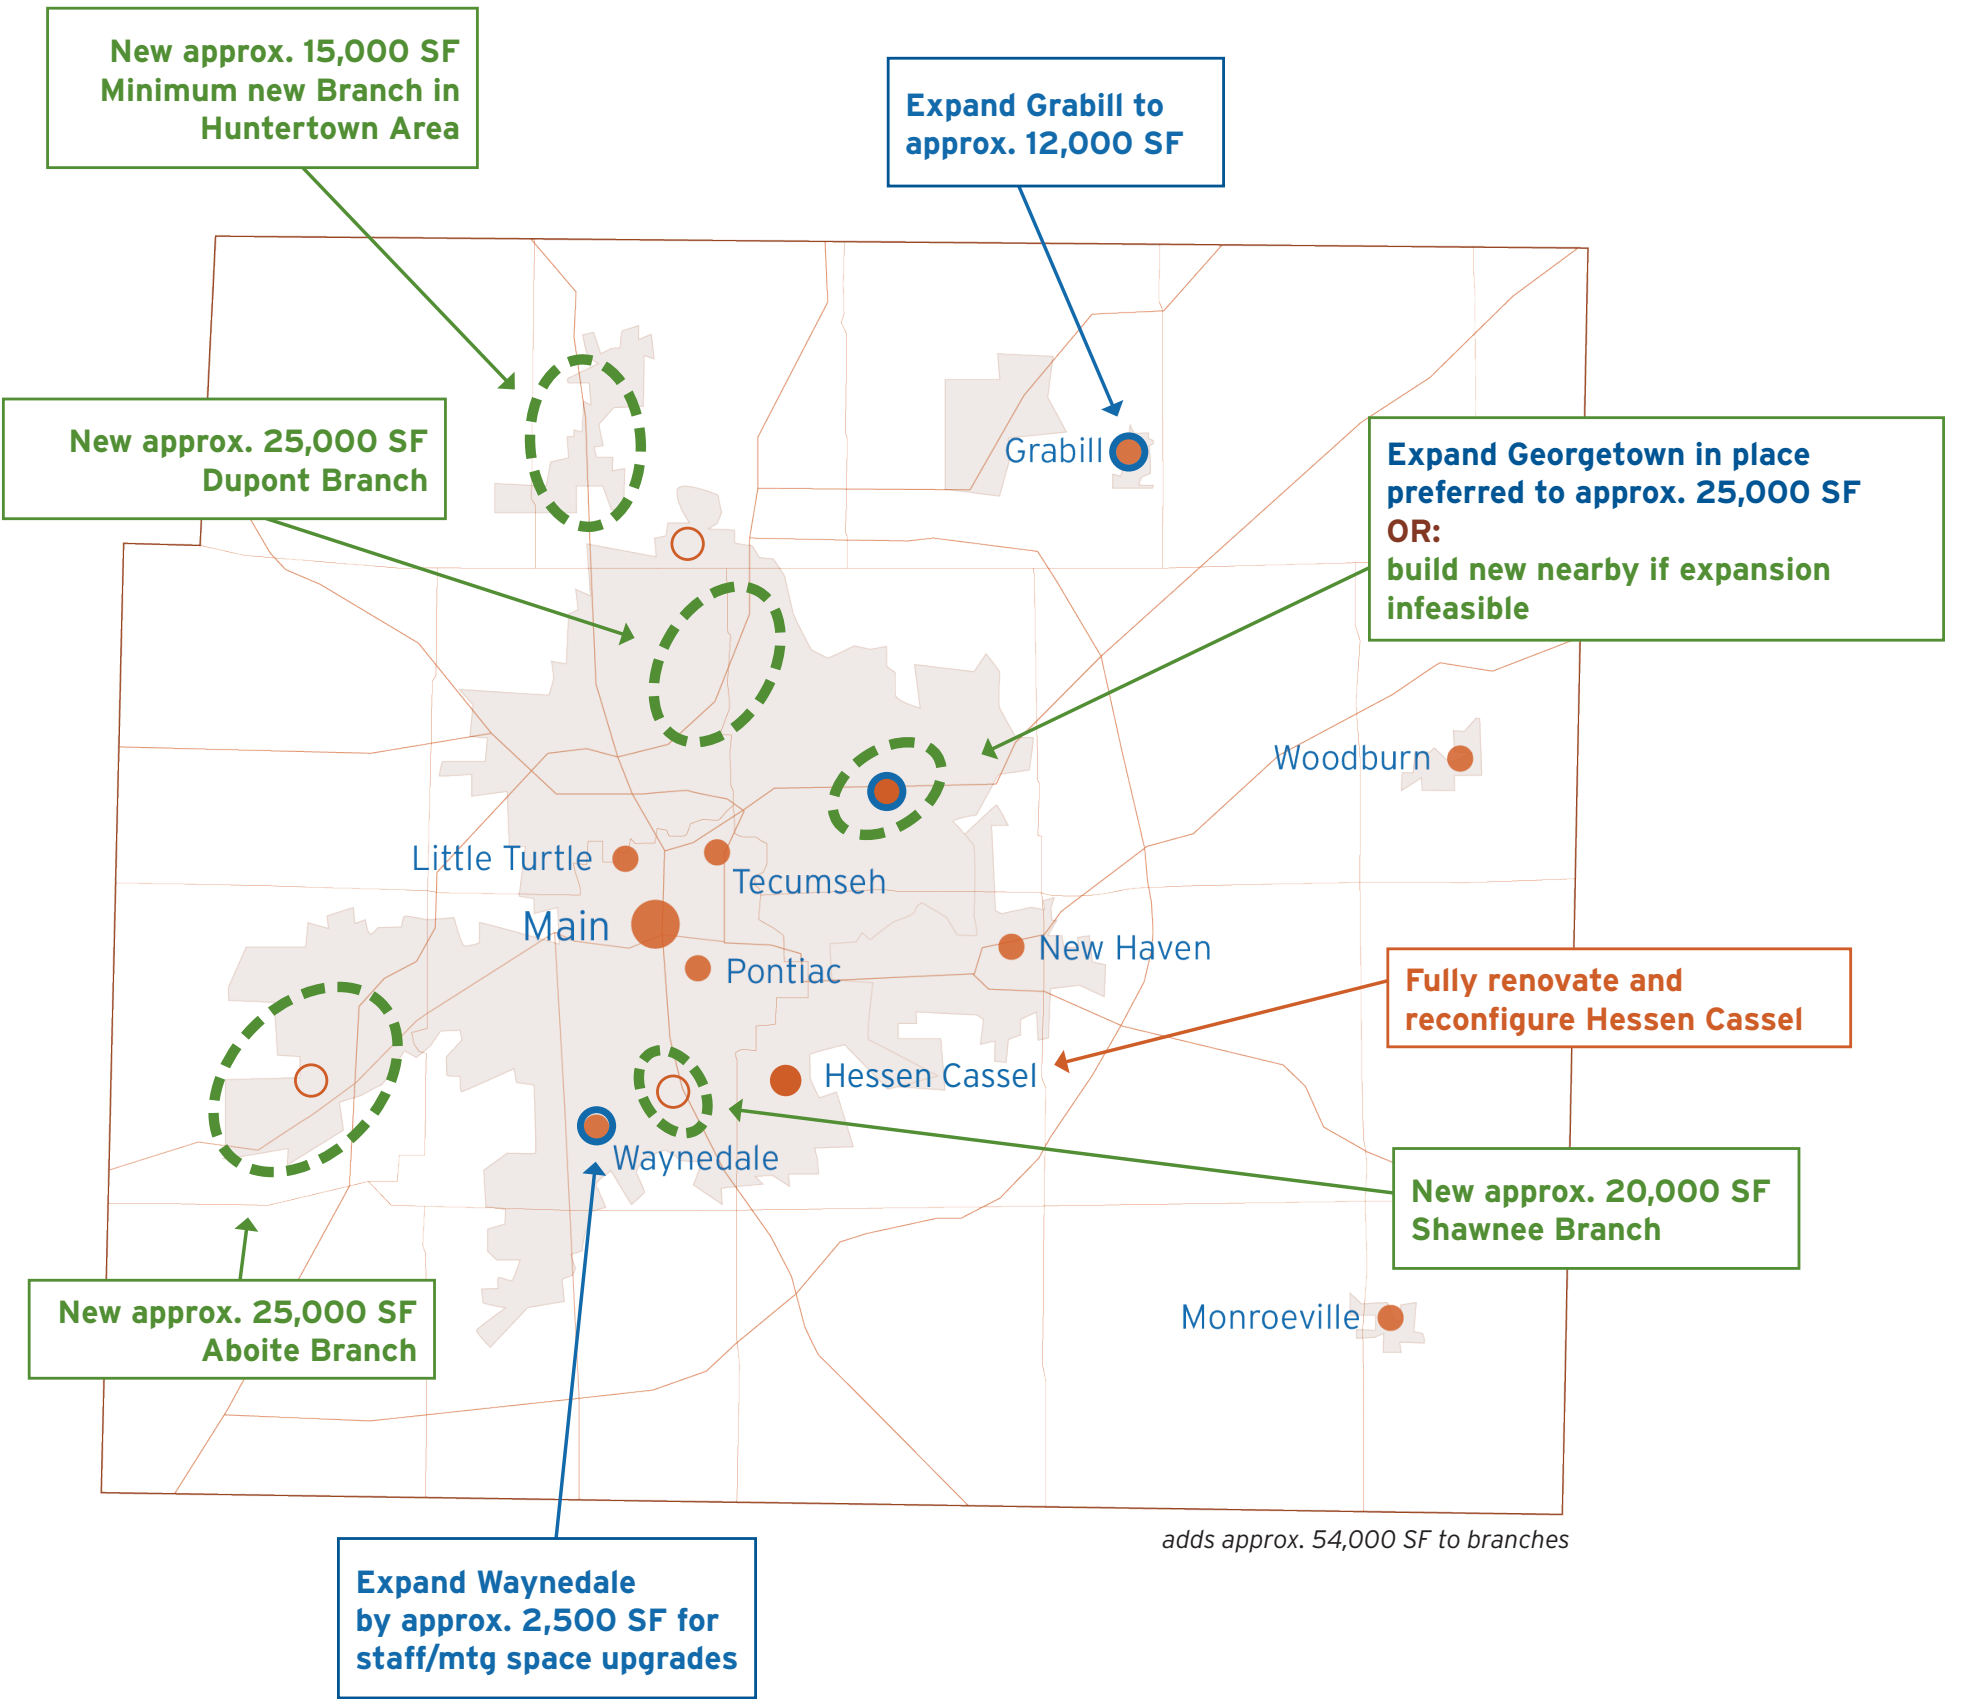

**15 Branches - 54,000 SF added  
Cost Range \$112 M to \$118 M**

Aboite	Sell Property + Build New Aboite Branch
Dupont	Sell Property + Build New Dupont Branch
Georgetown	Medium Renovation + Expansion or: Sell Property + Build New Branch
Grabill	Medium Renovation + Expansion
Hessen Cassel	Heavy Renovation
Huntertown	Build New Branch in Huntertown Area
Little Turtle	Medium Renovation
Monroeville	Medium Renovation
New Haven	Medium Renovation
Pontiac	Medium Renovation
Shawnee	Sell Property + Build New Shawnee Branch
Tecumseh	Medium Renovation
Waynedale	Medium Renovation + Expansion
Woodburn	Medium Renovation
Main	Select Renovations

15 Libraries:	4 New	2 Renovate/Expand	9 Renovate
	5 New	1 Renovate/Expand	9 Renovate

Note: Costs include estimated escalation but do not include purchase or sale of property

- Existing Branch to be Replaced
- Renovate + Expand Existing Branch
- Renovate Existing Branch
- New Branch